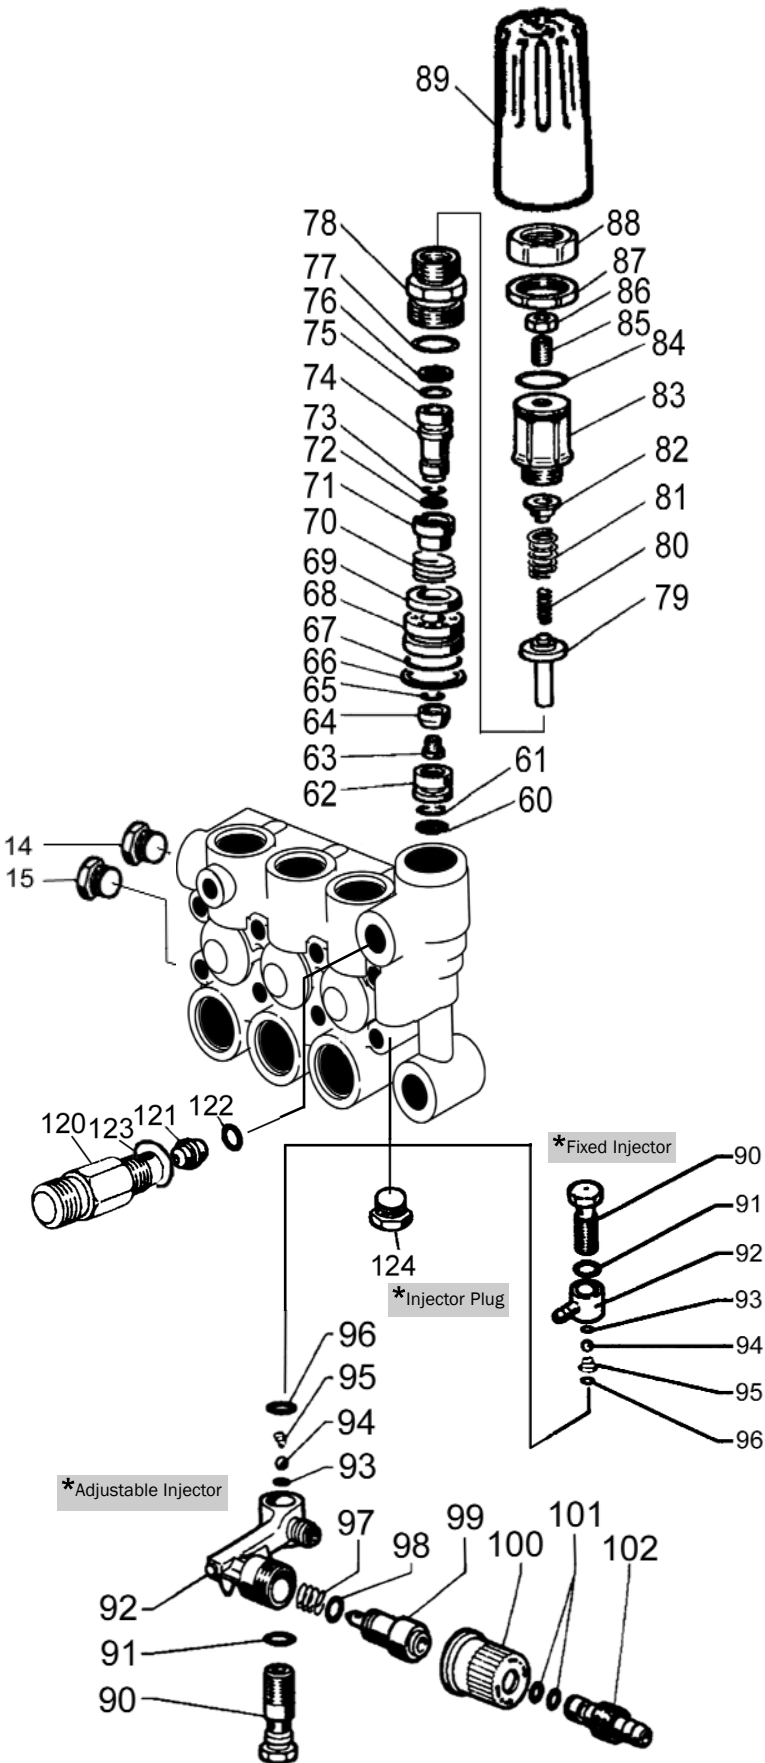

UI Manifold (EZ Series)

PARTS LIST

Item	Code	Description	Kit	Qty
14	98210000	Plug 3/8" G		1
15	98217600	Plug 1/2" G		1
60	N/A	Anti-Ext ring	K137	1
61	N/A	O-ring	K137	1
62	N/A	Seat	K137	1
63	N/A	Screw	K137	1
64	N/A	Spherical valve	K137	1
65	N/A	O-ring	K137	1
66	N/A	Anti-Ext ring	K137	1
67	N/A	O-ring	K137	1
68	N/A	Valve guide	K137	1
69	N/A	Valve	K137	1
70	N/A	Spring	K137	1
71	N/A	Spacer	K137	1
72	N/A	Anti-Ext ring	K137	1
73	N/A	O-ring	K137	1
74	N/A	Sleeve	K137	1
75	N/A	O-ring	K137	1
76	N/A	Anti-Ext ring	K137	1
77	90385700	O-ring		1
78	36322870	Guide bushing		1
79	36323370	Stem		1
80	94734500	Spring		1
81	94743600	Spring		1
82	36316970	Spring seat		1
83	36318570	Regulator knob		1
84	90359800	O-ring		1
85	99305400	Set screw		1
86	92221800	Nut		1
87	92293500	Locking nut		1
88	36318670	Locking sleeve		1
89	36322151	Handle		1
90	36256370	Banjo bolt, Injector		1
91	N/A	O-ring	K94	1
92	36318151	Adj Injector		1
	36260451	Fixed Injector		1
93	N/A	O-ring	K94	1
94	N/A	Ball	K94	1
95	N/A	Conical spring	K94	1
96	N/A	O-ring	K94	1
97	N/A	Spring	K94	1
98	90358000	O-ring	K94	1
99	36256470	Shutter		1
100	36256551	Knob		1
101	90357000	O-ring	K94	2
102	36256670	Hose barb		1
120	10014770	Disch nipple		1
121	10015166	Nozzle 2.0mm (w/ injector only)		1
	10007666	Nozzle 2.2mm (w/ injector only)		1
122	90382200	O-ring,(w/ injector only)	K94	1
123	90383200	O-ring	K94	1
124	98205700	Plug, injector M14 x 1.5		1

REPAIR KITS

Kit No.	K94 (Injector)	K137 (Unloader)
Item No's included in kit	91,93,94,95, 96,97,98,101, 122,123	60,61,62,63,64,65, 66,67,68,69,70,71, 72,73,74,75,76
Qty	1	1

*Your pump is equipped with one of these 2 types of injectors or a plug.