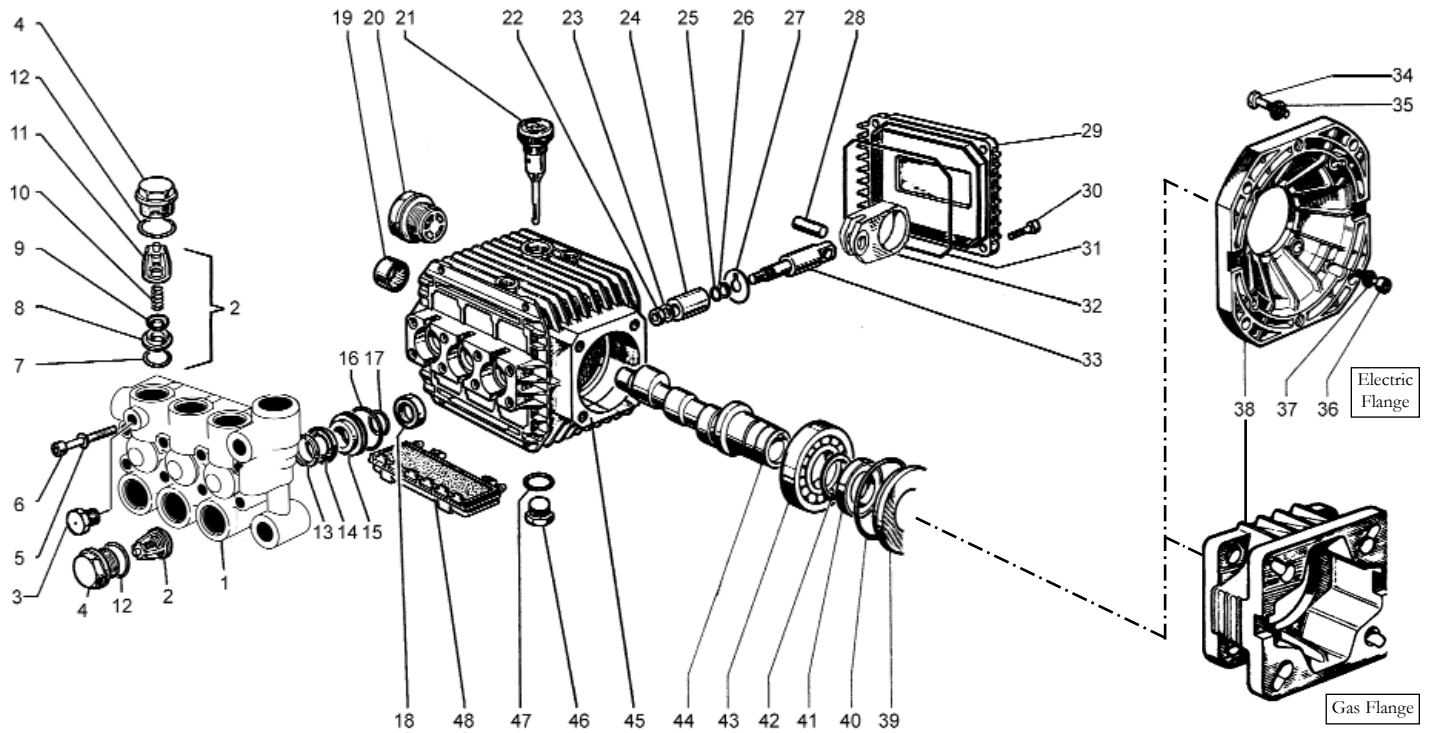

TP Series (Gas / Electric)

This pump uses 30 wt. oil

PARTS LIST

Pos.	Code	Description	Kit No.	Qty	Pos.	Code	Description	Kit No.	Qty
1	51120141	Manifold, Brass		1	25	90357200	O-ring		3
2	N/A	Valve assy, complete	K123	6	26	90502200	Anti-Ext ring		3
3	98204100	Plug 1/4 x 9 G		2	27	96707000	Flinger washer		3
4	98221600	Valve plug		6	28	N/A	Wrist pin		3
5	96693800	Washer		8	29	51160022	Back cover		1
6	99194300	Head bolt		8	30	99186700	Screw		4
7	N/A	O-ring	K123	6	31	N/A	O-ring	K100859	1
8	N/A	Valve seat	K123	6	32	N/A	Connecting rod, TP		3
9	N/A	Valve poppet	K123	6	33	N/A	Piston guide		3
10	N/A	Valve spring	K123	6	34	N/A	Screw		4
11	N/A	Valve cage	K123	6	35	N/A	Washer		4
12	90384700	O-ring		6	36	99186700	Screw		4
13	N/A	Head-ring 15mm	K97	3	37	96693800	Washer		4
14	N/A	HP Packing 15mm	K97	3	38	10034422	Flange, Electric		1
15	51080070	Retainer 15mm		3		10034622	Flange, Gas		1
16	N/A	O-ring	K97	3	39	N/A	Spacer		1
17	N/A	LP seal	K97	3	40	N/A	O-ring	K100859	1
18	N/A	Oil seal	K100859	3	41	N/A	Seal	K100859	1
19	N/A	Needle bearing		1	42	N/A	Clip		1
20	97596800	Sight glass		1	43	N/A	Bearing		1
21	98210300	Dipstick		1	44	N/A	Crankshaft		1
22	92221600	Nut		3	45	N/A	Crankcase, TP		1
23	96700800	Copper washer		3	47	90383300	O-ring	K100859	1
24	51040009	Plunger 15mm		3	48	51209051	Shield		1