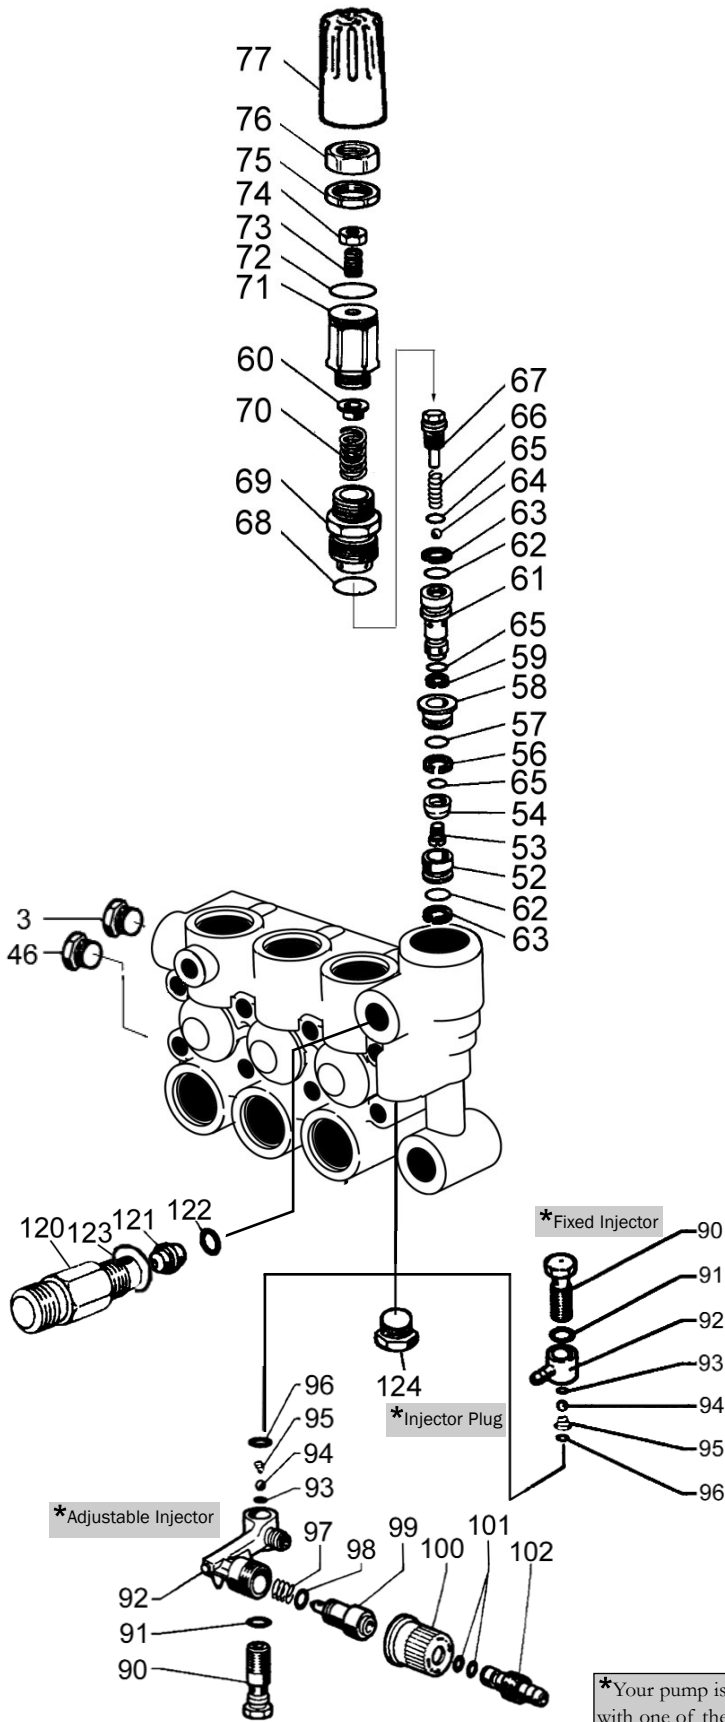

UI Manifold (TP Series)

PARTS LIST

Pos.	Code	Description	Kit No.	Qty
3	98204100	Plug, 1/4		1
46	98210000	Plug, 3/8		2
52	N/A	Seat	K102	1
53	N/A	Screw	K102	1
54	N/A	Spherical Valve	K102	1
56	N/A	Anti-Ext ring	K102	1
57	N/A	O-ring	K102	1
58	N/A	Guide	K102	1
59	N/A	Anti-Ext ring	K102	1
60	36316970	Spring plate		1
61	N/A	Piston	K102	1
62	N/A	O-ring	K102	2
63	N/A	Anti-Ext ring	K102	2
64	N/A	Ball	K102	1
65	N/A	O-ring	K102	3
66	N/A	Spring	K102	1
67	N/A	Stem	K102	1
68	N/A	O-ring	K102	1
69	N/A	Guide	K102	1
70	94743600	Spring		1
71	36318570	Regulator knob		1
72	90359800	O-ring		1
73	99305400	Set screw, M8		1
74	92221800	Nut, M8		1
75	92293500	Lock nut		1
76	36318670	Lock sleeve		1
77	36322151	Handle		1
90	36256370	Banjo bolt, Injector		1
91	N/A	O-ring	K94	1
92	36318151	Adj Injector		1
	36260451	Fixed Injector		1
93	N/A	O-ring	K94	1
94	N/A	Ball	K94	1
95	N/A	Conical spring	K94	1
96	N/A	O-ring	K94	1
97	N/A	Spring	K94	1
98	90358000	O-ring	K94	1
99	36256470	Shutter		1
100	36256551	Knob		1
101	90357000	O-ring	K94	2
102	36256670	Hose barb		1
120	10014770	M22 Nipple		1
121	10015166	Nozzle 2.0mm (w/injector only)		1
	10007666	Nozzle 2.2mm (w/injector only)		1
122	90382200	O-ring(w/injector only)	K94	1
123	90383200	O-ring	K94	1
124	98205700	Plug, injector M14 x1.5		1

REPAIR KITS

Kit No.	K94 (Injector)	K102 (Unloader)
Item No's included in kit	91,93,94,95, 96,97,98,101, 122,123	52,53,54,55,56, 57,58,59,61,62,63, 64,65,66,67,68,69
Qty	1	1

*Your pump is equipped with one of these 2 types of injectors or a plug.