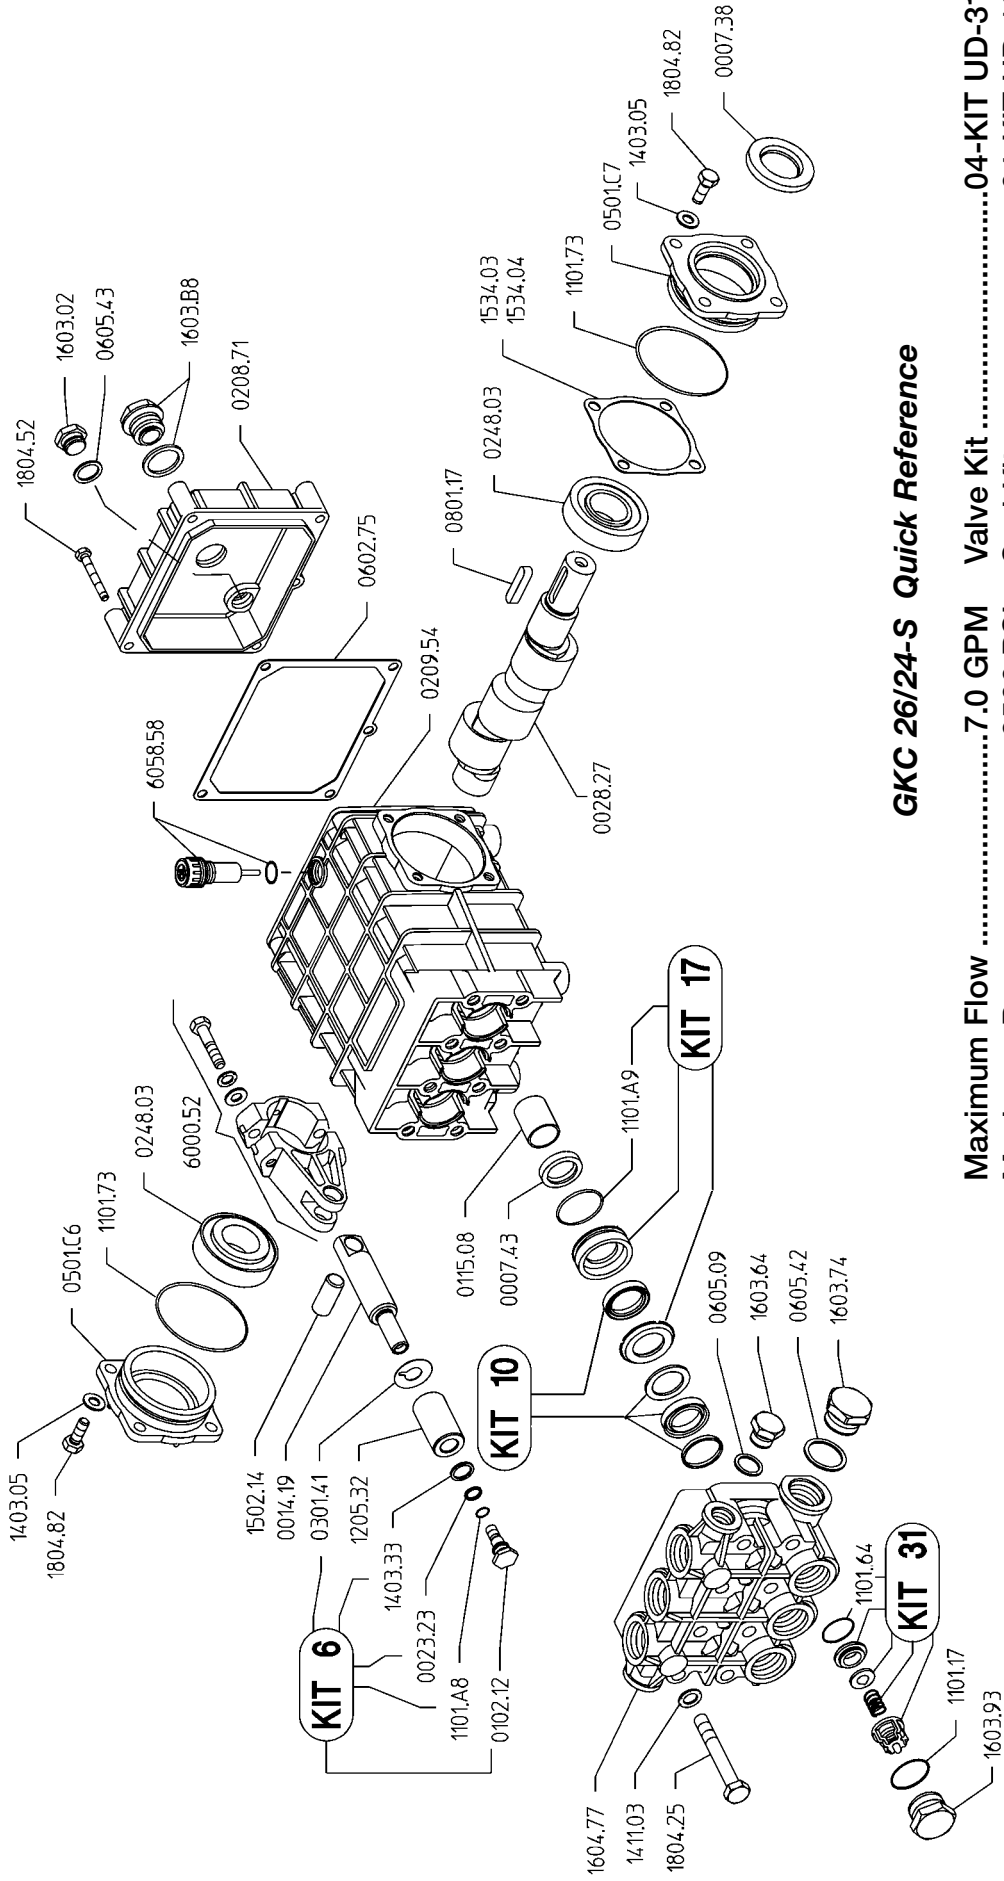

# GKC 26/24-S

## GKC 26/24-S Quick Reference

Maximum Flow .....	7.0 GPM	Valve Kit .....	04-KIT UD-31
Maximum Pressure .....	3500 PSI	Seal Kit .....	04-KIT UD-10
Rated Pump Speed .....	1450 RPM	Brass Kit .....	04-KIT UD-17
Oil Capacity .....	40 oz. UDOR LUBE or SAE 30W	Plunger Bolt Kit .....	04-KIT UD-6
	Non-Detergent Oil	Plunger Part # .....	04-1205.32
		Plunger Diameter .....	.....22 MM