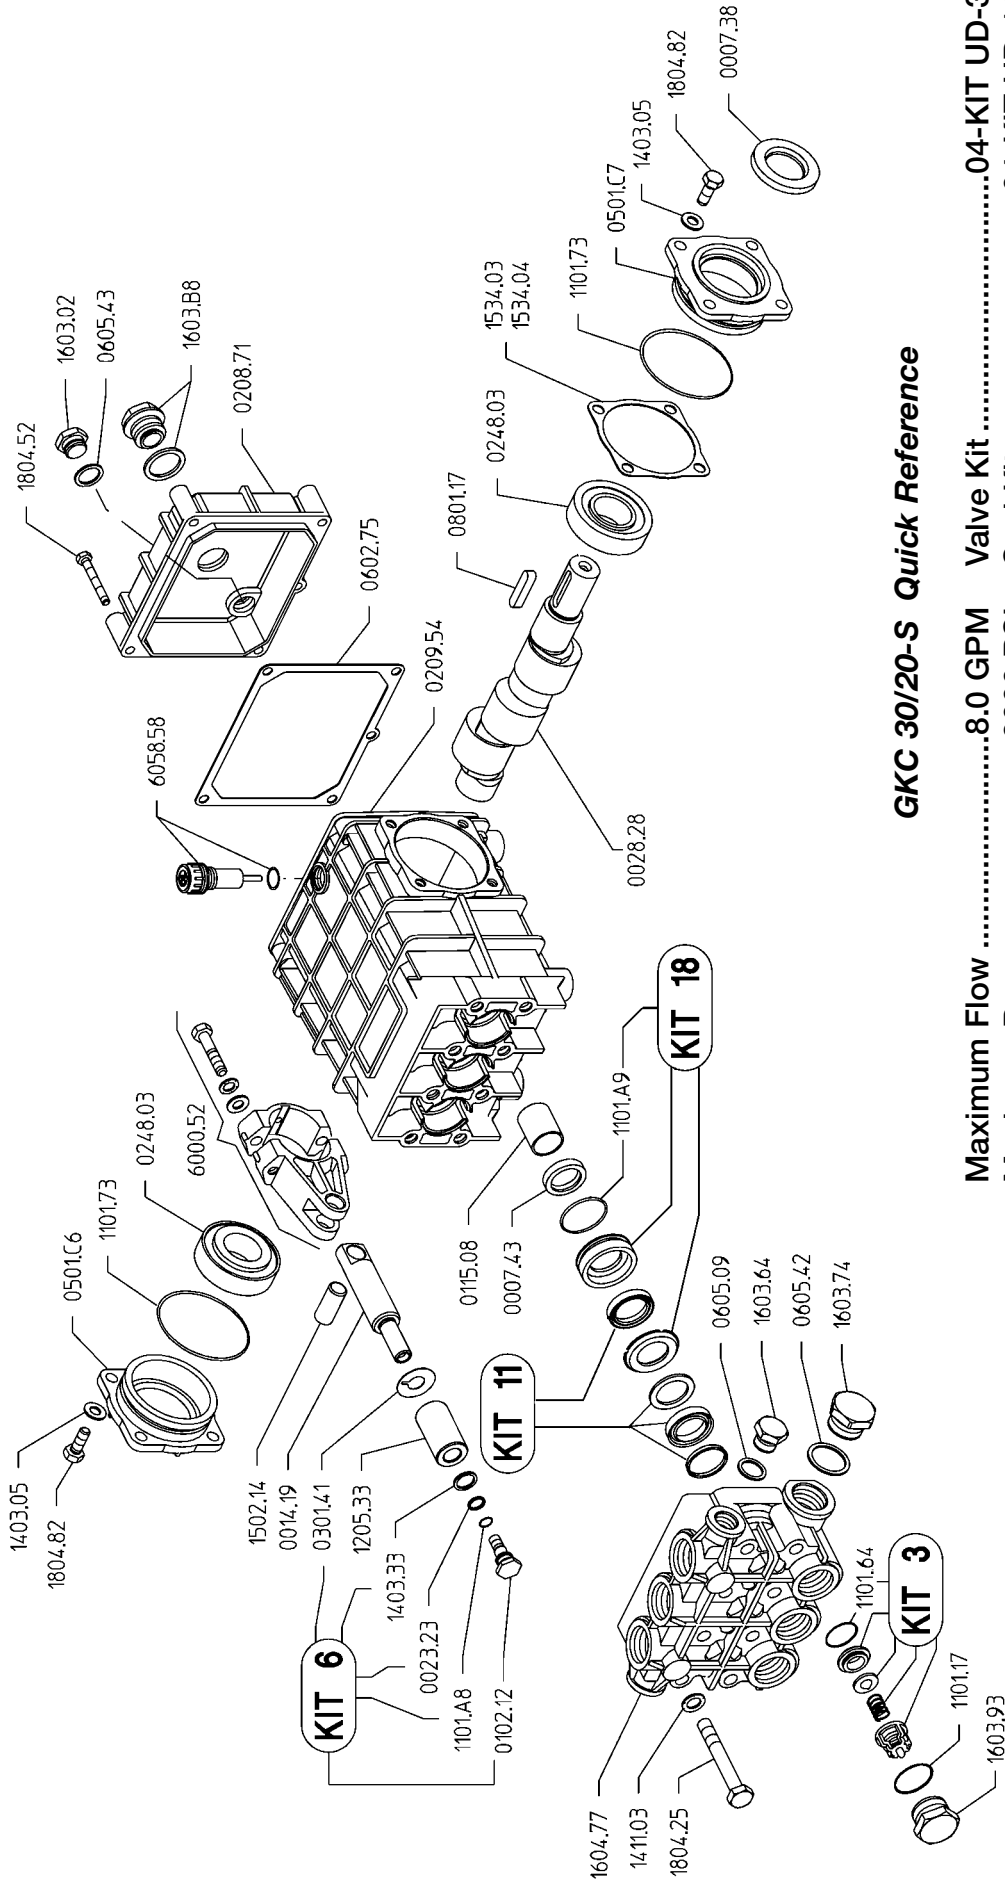

GKC 30/20-S

GKC 30/20-S Quick Reference

Maximum Flow	8.0 GPM	Valve Kit	04-KIT UD-3
Maximum Pressure	3000 PSI	Seal Kit	04-KIT UD-11
Rated Pump Speed	1450 RPM	Brass Kit	04-KIT UD-18
Oil Capacity	40 oz. UDOR LUBE or SAE 30W	Plunger Bolt Kit	04-KIT UD-6
	Non-Detergent Oil	Plunger Part #	04-1205.33
		Plunger Diameter	25 MM