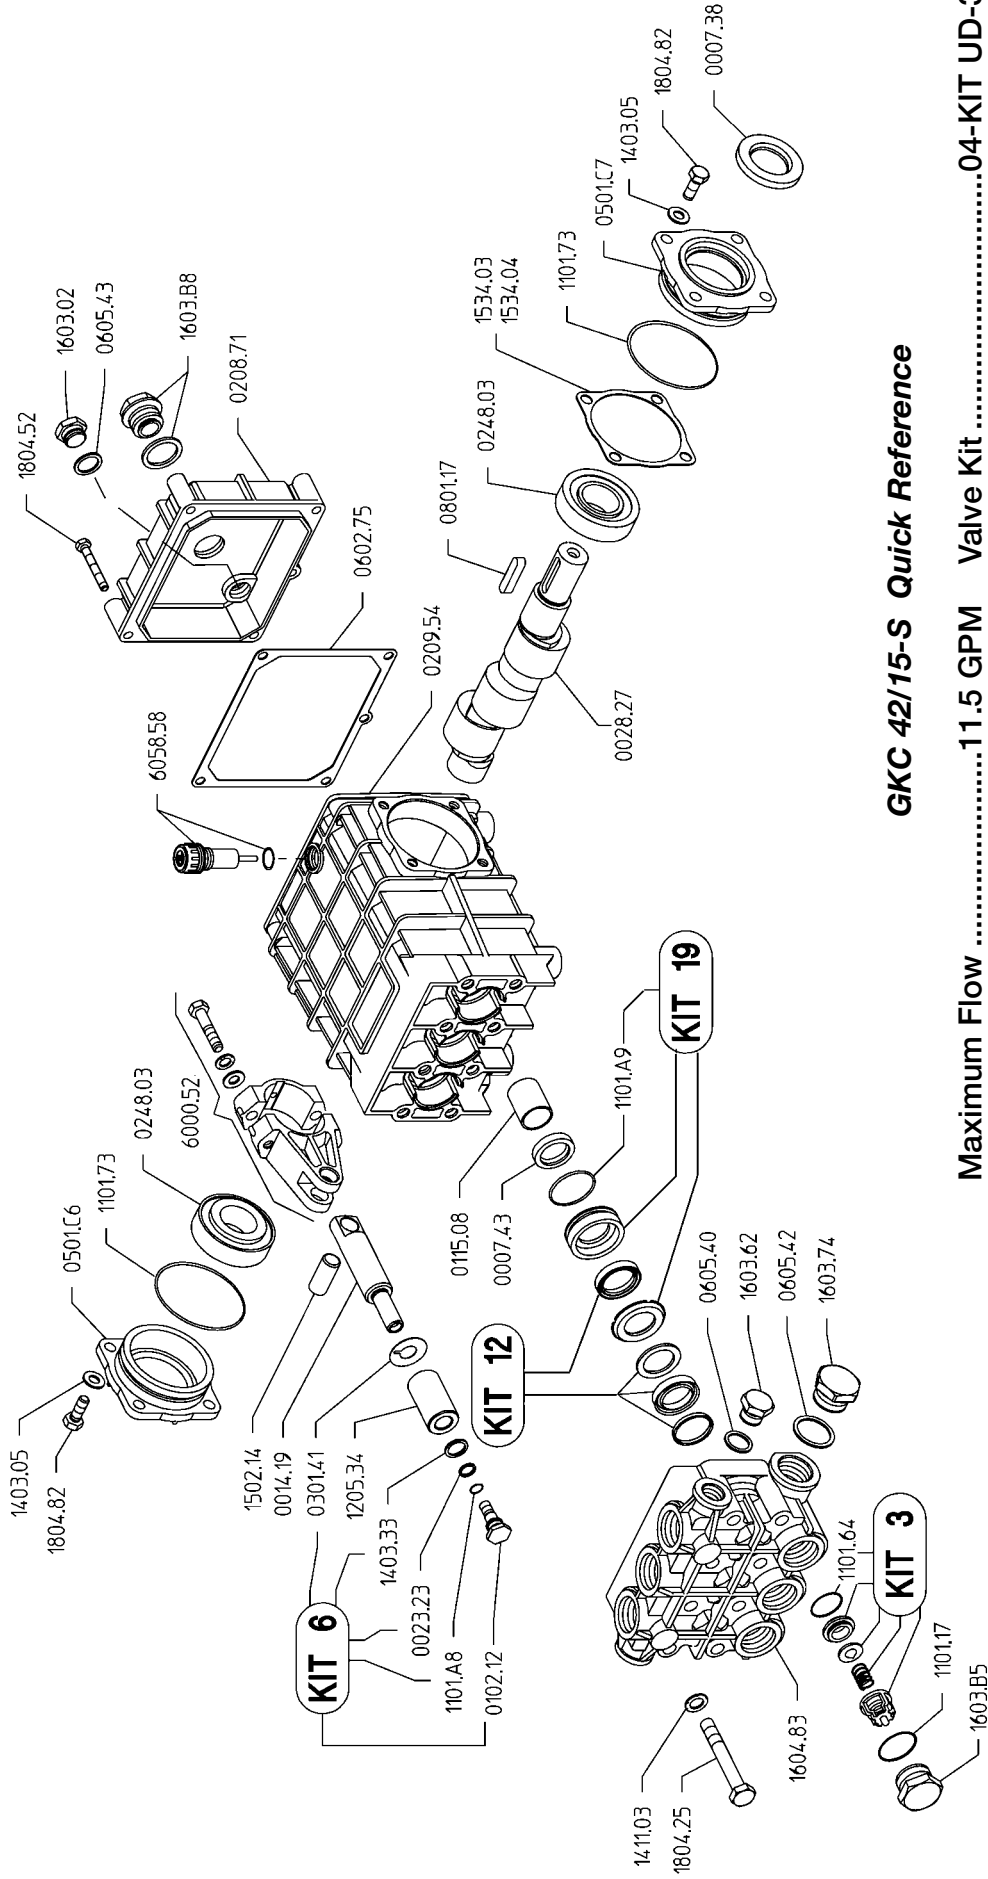

GKC 42/15-S

Revised 3-1-2003

GKC 42/15-S Quick Reference

Maximum Flow	11.5 GPM	Valve Kit	04-KIT UD-3
Maximum Pressure	2200 PSI	Seal Kit	04-KIT UD-12
Rated Pump Speed	1450 RPM	Brass Kit	04-KIT UD-19
Oil Capacity	40 oz. UDOR LUBE or SAE 30W	Plunger Bolt Kit	04-KIT UD-6
	Non-Detergent Oil	Plunger Part #	04-1205.34
		Plunger Diameter	28 MM