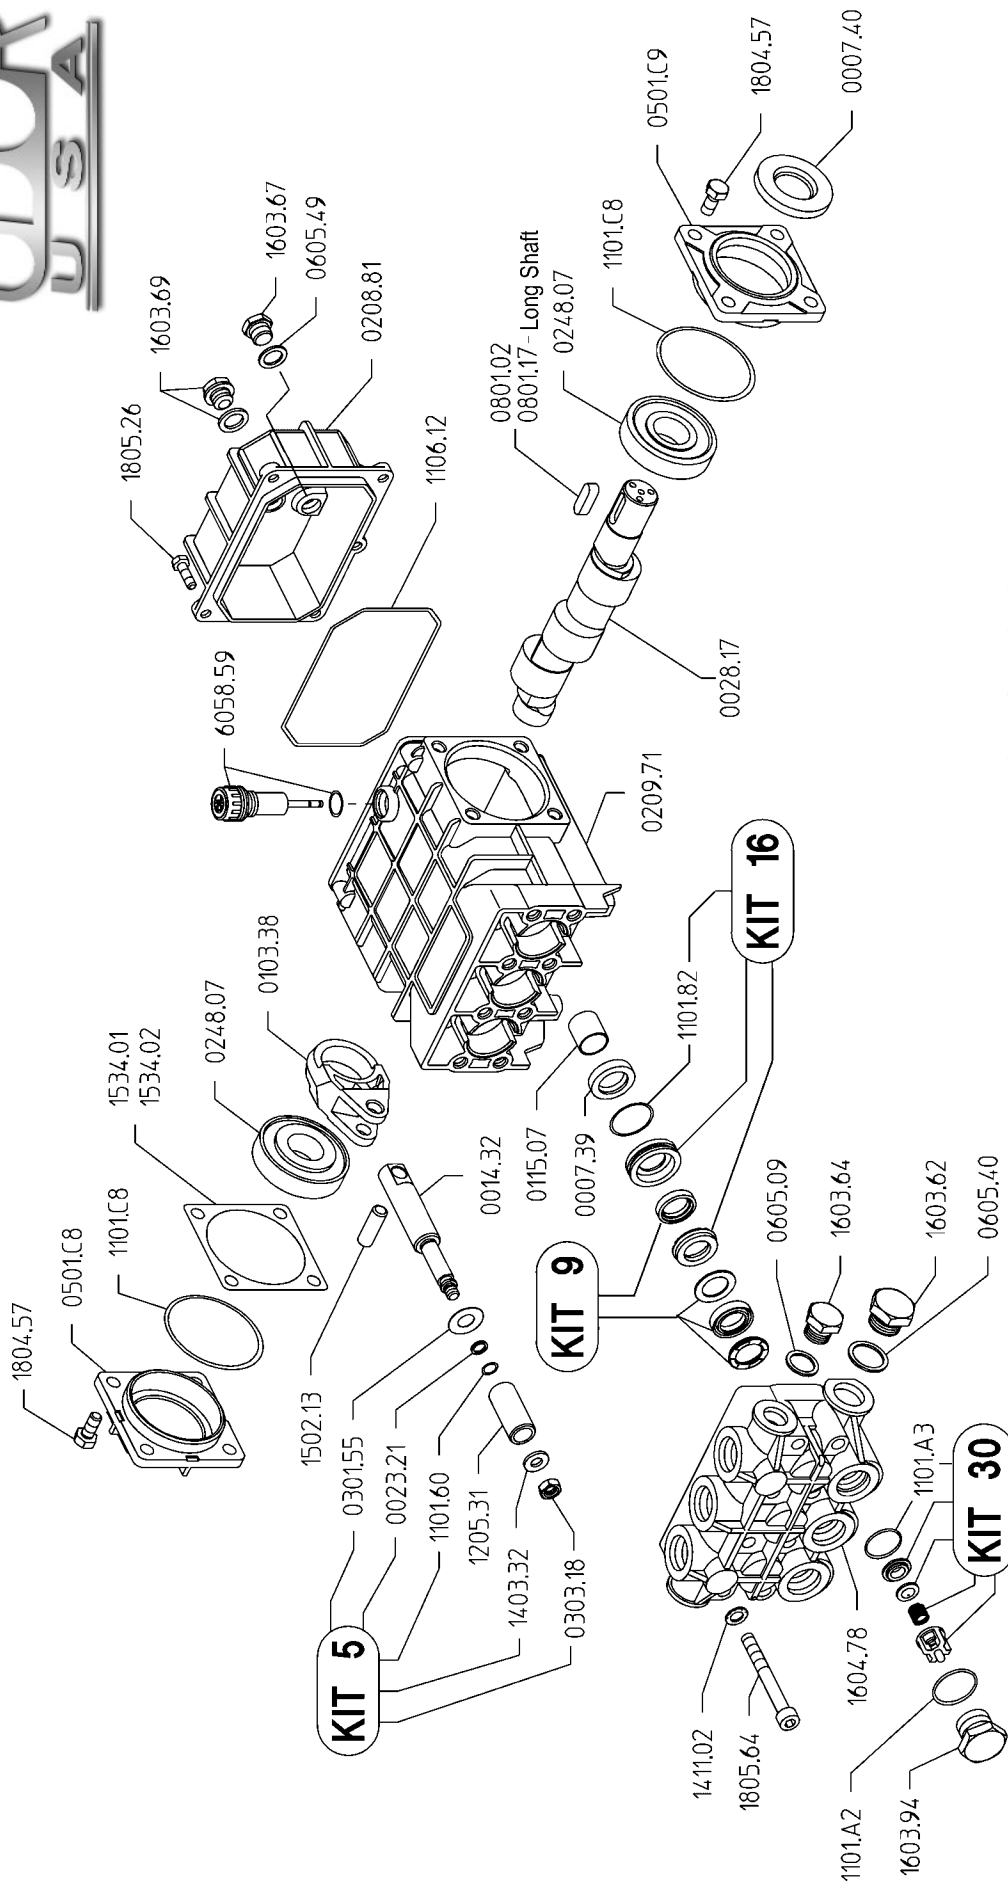

# MKC 18/24-S

## MKC 18/24-S Quick Reference

Maximum Flow .....	5.0 GPM	Valve Kit .....	04-KIT UD-30
Maximum Pressure .....	3500 PSI	Seal Kit .....	04-KIT UD-9
Rated Pump Speed .....	1450 RPM	Brass Kit .....	04-KIT UD-16
Oil Capacity .....	28 oz. UDOR LUBE or SAE 30W	Plunger Bolt Kit .....	04-KIT UD-5
	Non-Detergent Oil	Plunger Part # .....	04-1205.31
		Plunger Diameter .....	20 MM