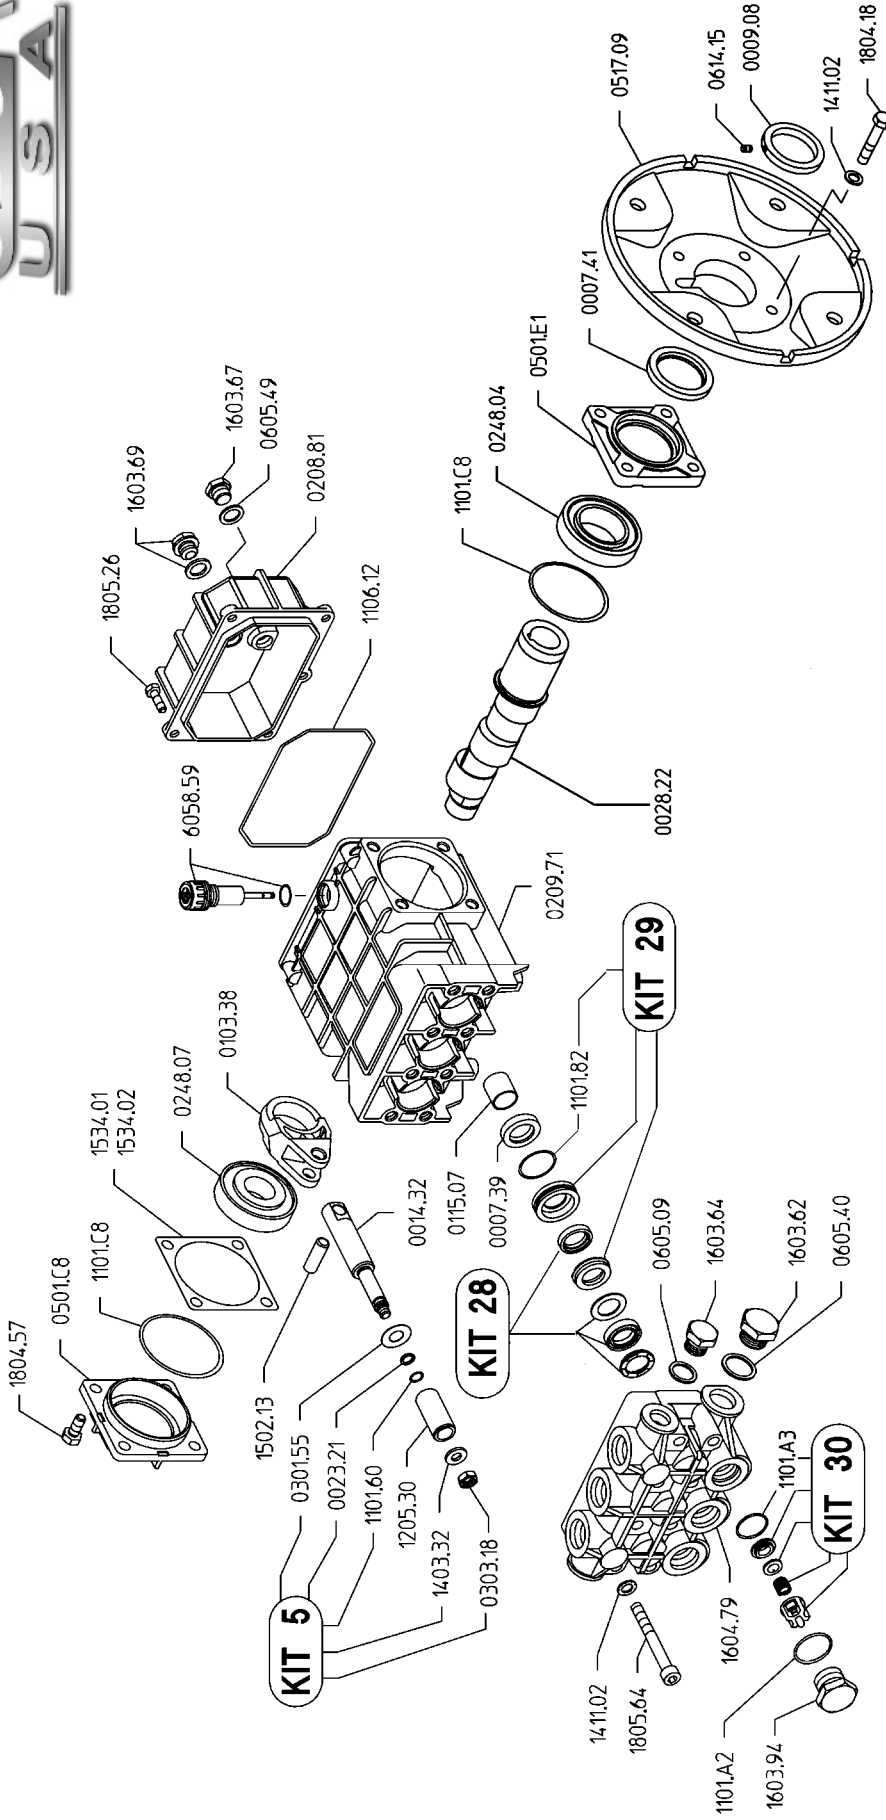

MKD 4.0/30-U

MKD 4.0/30-U Quick Reference

Maximum Flow	4.0 GPM	Valve Kit	04-KIT UD-30
Maximum Pressure	3000 PSI	Seal Kit	04-KIT UD-28
Rated Pump Speed	1750 RPM	Brass Kit	04-KIT UD-29
Oil Capacity	28 oz. UDOR LUBE or SAE 30W	Plunger Bolt Kit	04-KIT UD-5
	Non-Detergent Oil	Plunger Part #	04-1205.30
		Plunger Diameter	18 MM