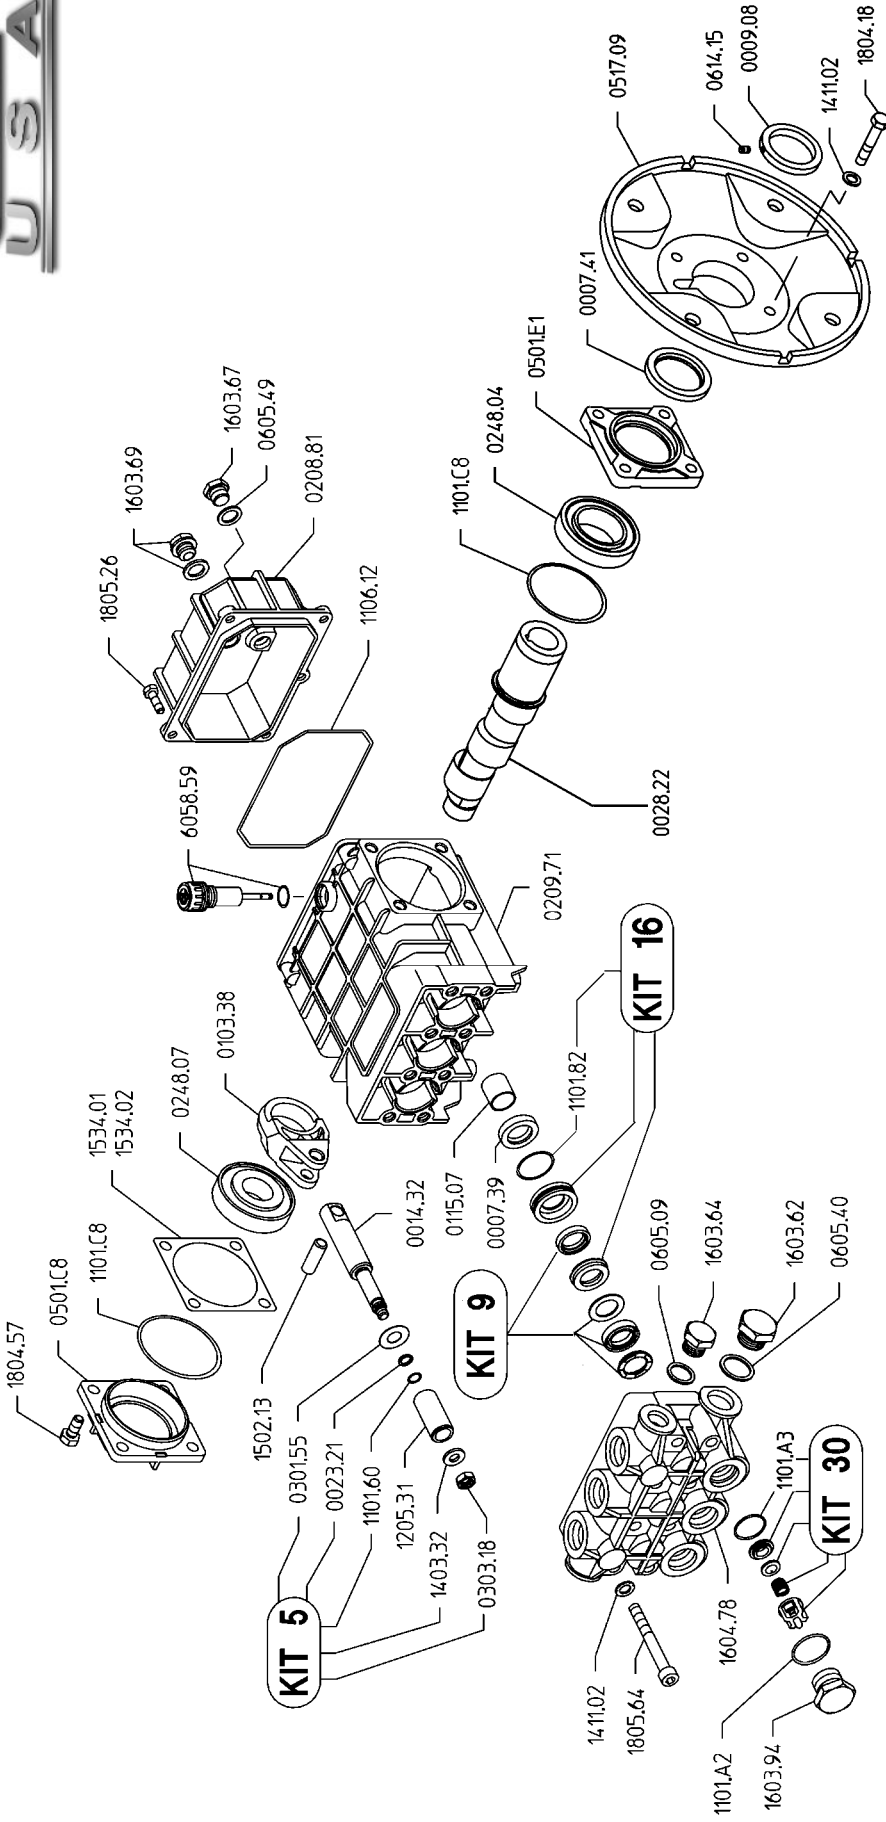

MKD 4.5/30-U

MKD 4.5/30-U Quick Reference

Maximum Flow	4.5 GPM	Valve Kit	04-KIT UD-30
Maximum Pressure	3000 PSI	Seal Kit	04-KIT UD-9
Rated Pump Speed	1750 RPM	Brass Kit	04-KIT UD-16
Oil Capacity	28 oz. UDOR LUBE or SAE 30W	Plunger Bolt Kit	04-KIT UD-5
	Non-Detergent Oil	Plunger Part #	04-1205.31
		Plunger Diameter	20 MM
			Revised 02-1-83